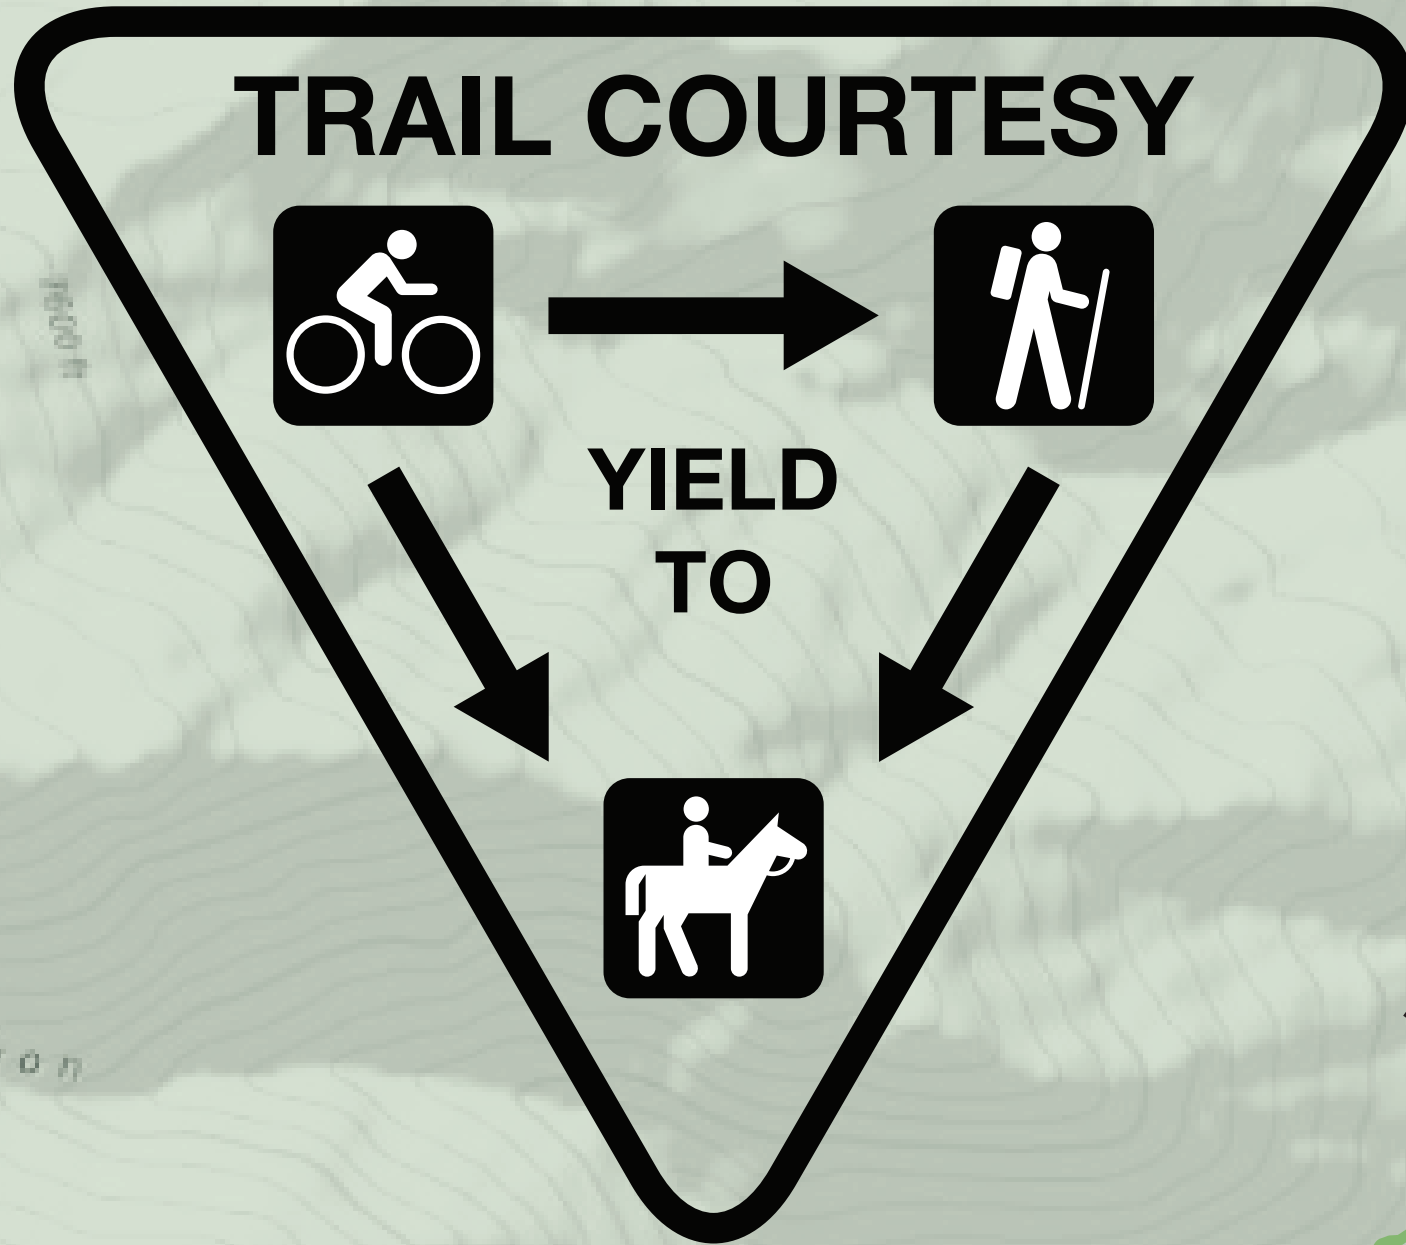

NORTH FORK PARK

RECREATION • ARTS • MUSEUMS • PARKS

You are here 😊

TRAILS

	Bicentennial Lower				
	Bicentennial Middle				
	Ben Lomond				
	Cutler Trail				
	Cutler Ridge				
	Cinch				
	Connector				
	Cutler's Twist				
	Long Loop				
	Mule Ear				
	Mule Shoe				
	North River Road				
	Pipeline				
	Trail 365				
	Waterfall				